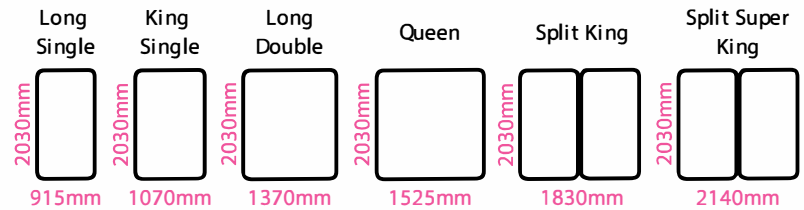

Sizes Available

Mattress Options

Active

A multi-layered mattress giving you all the benefits of contouring foam, the breathability of cotton and bamboo fibres, and the comfort of pocket-springs. Ideal for those requiring minimal partner disturbance through the night.

Comfort

This supple 2-layer combination foam mattress supports and conforms to the contours of your body closely. The natural latex upper-layer allows air to circulate and improves immersion to assist with pressure redistribution.

Mattress Overlay

A beautiful, high quality 50mm memory foam overlay to immerse into - providing additional comfort to your existing mattress.