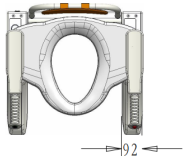

## Features:

- One click button for height movement
- Power: 110-240w AC 50-60hz
- Large capacity lithium battery
- Battery indicator
- PU backrest
- Bedpan included
- 0-34 degree lift
- Can be fitted to the toilet
- Weight capacity 200kg

Fits Most Toilets & People  
Easy to Assemble

15.08"

16.06"

20"

Power Lift  
0-34°

Sit Position

Stand Up