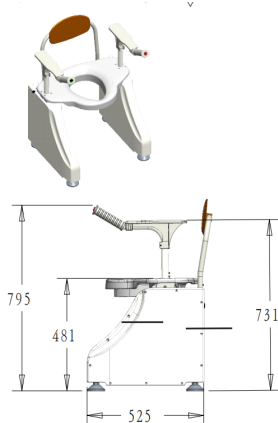

## Features:

- One click button for height movement
- Power: 110-240w AC 50-60hz
- Large capacity lithium battery
- Battery indicator
- PU backrest
- Bedpan included
- 0-34 degree lift
- Can be fitted to the toilet
- Weight capacity 200kg

Fits Most Toilets & People  
Easy to Assemble

15.08"

16.06"

20"

Power Lift  
0-34°

Sit Position

Stand Up