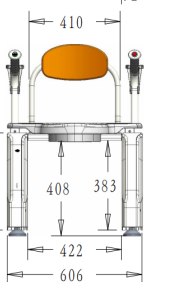

## Features:

- One click button for height movement
- Power: 110-240w AC 50-60hz
- Large capacity lithium battery
- Battery indicator
- PU backrest
- Bedpan included
- 0-34 degree lift
- Can be fitted to the toilet
- Weight capacity 200kg

Fits Most Toilets & People  
Easy to Assemble

15.08"

16.06"

20"

Power Lift  
0-34°

Sit Position

Stand Up